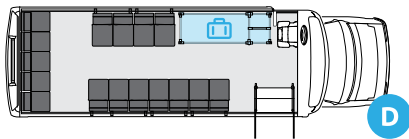

16 Passengers + Luggage rack