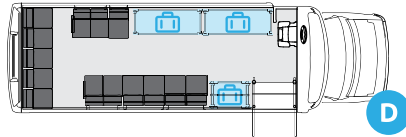

42" mid-door configuration is available on the 158" wheel base (WB) and 42" front-door available on the 158" WB and 190" WB.

**SEAT PLANS**

**CT** CT-Series

**D** D-Series

12 Passengers + Rear luggage

14 Passengers + Luggage racks