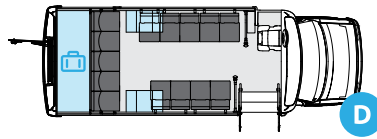

14 Passengers / Perimeter seating + Rear luggage

LEGEND

● Seating

🧳 Luggage rack

○ Overhead luggage

POPULAR OPTIONS

- Executive and luxury seating
- Dark tint panoramic windows
- Mor/Ryde suspension
- Destination sign
- Backup camera
- Front cap bay view window
- USB power outlets
- Extra wide and stylish rear-view window
- Flat screen TV
- Wrap to graphic package available