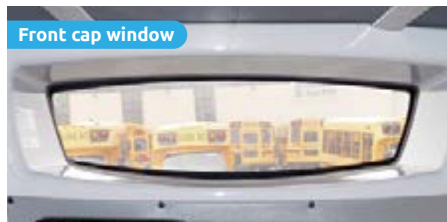

**POPULAR OPTIONS**

- Executive and luxury seating
- Dark tint panoramic windows
- Mor/Ryde suspension
- Destination sign
- Backup camera
- Front cap bay view window
- USB power outlets
- Extra wide and stylish rear-view window
- Flat screen TV
- Wrap to graphic package available

Perimeter seating

Extra wide rear-view window

Luggage rack

42" Entrance Door

Front cap window

Up to 90k BTU A/C

**GET A QUOTE TODAY**  
Scan to find your nearest dealer and start your personalized quote.