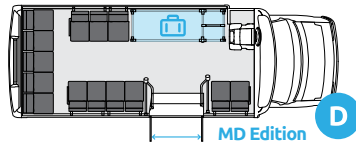

14 Passengers + Luggage rack & 42" Entrance Door