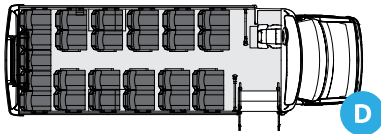

42" mid-door configuration is available on the 158" wheel base (WB) and 42" front-door available on the 158" WB and 190" WB.

**SEAT PLANS**

**CT** CT-Series

**D** D-Series

12 Passengers + Rear luggage

14 Passengers + Luggage racks